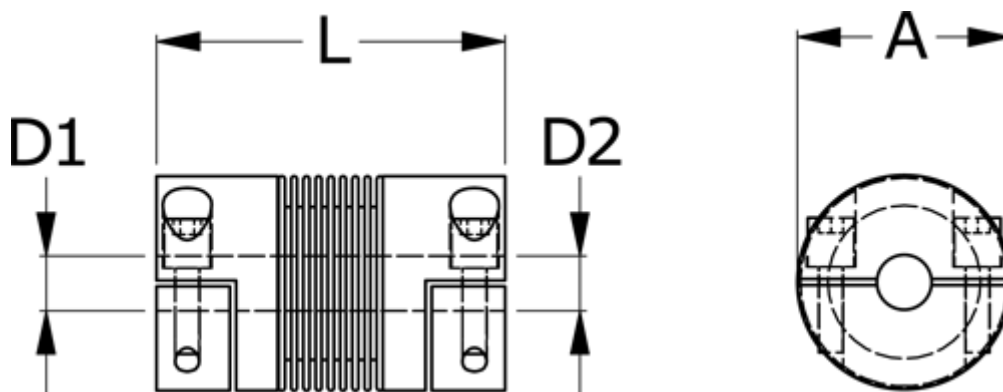

# Data Sheet

Article number: 33304H05001465055

Description: Bellow coupling type 4H size500  
Length 146 mm, bore 50/55 mm

## Measures

A	= 122
D1	= 50
D2	= 55
L	= 146
Nom. torque NM (Tkn)	= 500